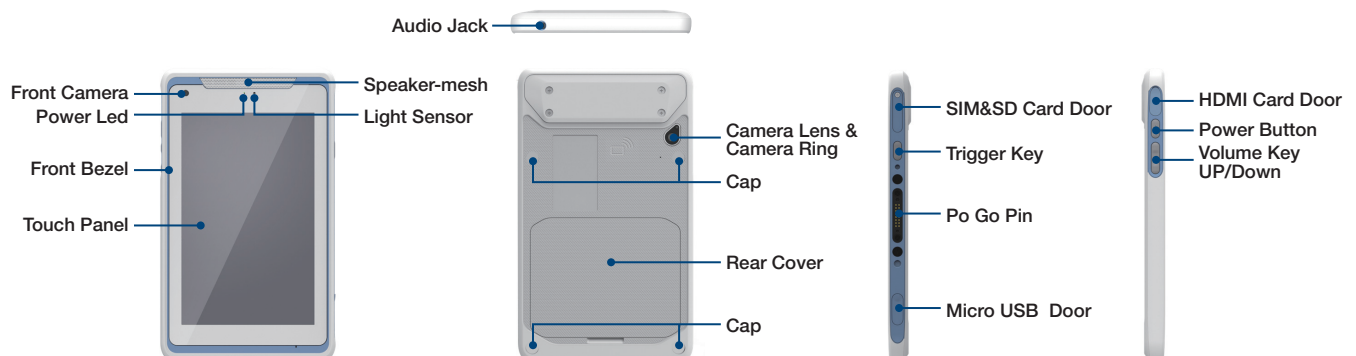

Product View / Function Introduce