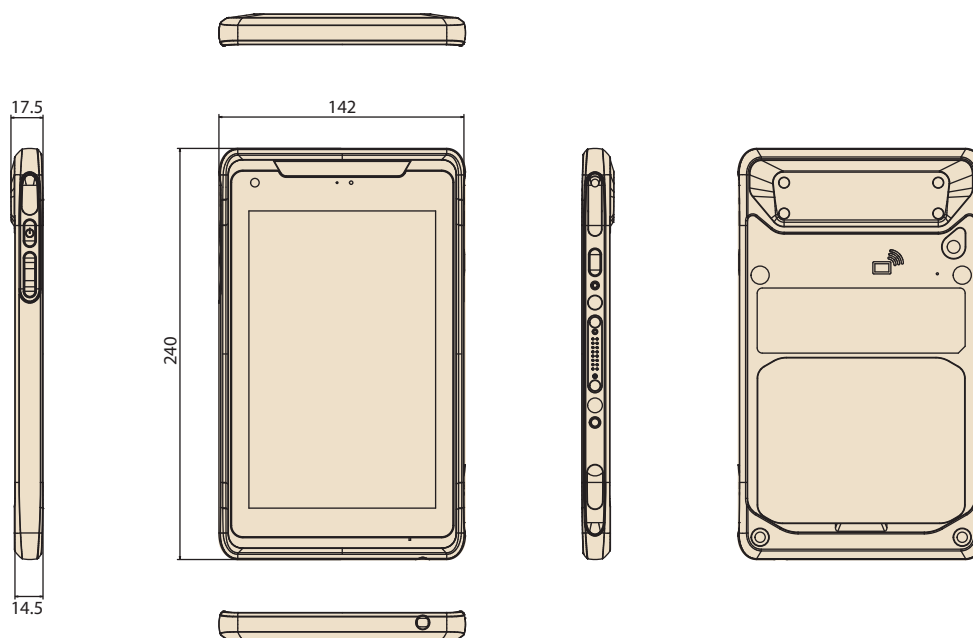

Specifications

CPU	Intel CHT T3 Z8350
RAM	2GB / 4GB
Display Size	8 inch TFT IPS Panel
Resolution	1920 x 1200, 400 nits
OS	Windows 10 IoT / Android 6.0
Storage (ROM)	eMMC 32GB / eMMC 64GB
Camera	Front 2M / Back 5M
WLAN	802.11 b/g/n, BT4.0
WWAN / LTE	WWAN (LTE) + AGPS (GPS/GLONASS) Supported Bands: North America, EU
NFC	ISO/IEC14443 A & B, Felica, MIFARE and NFCIP-1 & 2
Battery	Detachable Battery with Battery meter. Hard Pack, 1S2P: 3.8V 4900mAh (18.62Wh)
Power Input	Micro USB 5V/3A
Certification	Safety/EMC: UL, CB, LVD + Energy Star 6.1, CE, FCC, IC, VCCI, RCM, CCC, BSMI Certifications: RED, FCC ID, IC, TELEC, NCC, SRRC, RCM
Optional Add-on Module	1. Barcode scanner 20 degree (ITE certificated) 2. Barcode scanner 70 degree (ITE certificated) 3. LAN COM (Optional) (ITE certificated) 4. MSR (Optional) (ITE certificated) 5. Hand strap 6. Shoulder strap 7. EETi stylus (Touch pen)
Optional Docking/Cradle	1. VESA Docking (ITE certificated) 2. VESA Docking stand 3. Multi tablet charging station (ITE certificated) 4. Multi battery charging station (ITE certificated)

Product View / Function Introduce

Dimensions

Unit: mm

Tablet Ordering Information

ITE grade

P/N	Description
AIM-55AT-10103000	Intel x5-Z8350 Cherry Trail 1.44GHz 2GB+32GB 3G/LTE US band Win10 IoT 64 bit
AIM-55AT-10104000	Intel x5-Z8350 Cherry Trail 1.44GHz 2GB+32GB 3G/LTE EU band Win10 IoT 64 bit
AIM-55AT-12303000	Intel x5-Z8350 Cherry Trail 1.44GHz 4GB+64GB 3G/LTE US band Win10 IoT 64 bit
AIM-55AT-12304000	Intel x5-Z8350 Cherry Trail 1.44GHz 4GB+64GB 3G/LTE EU band Win10 IoT 64 bit
AIM-55AT-13303000	Intel x5-Z8350 Cherry Trail 1.44GHz 4GB+64GB 3G/LTE US band Android 6.0
AIM-55AT-13304000	Intel x5-Z8350 Cherry Trail 1.44GHz 4GB+64GB 3G/LTE EU band Android 6.0